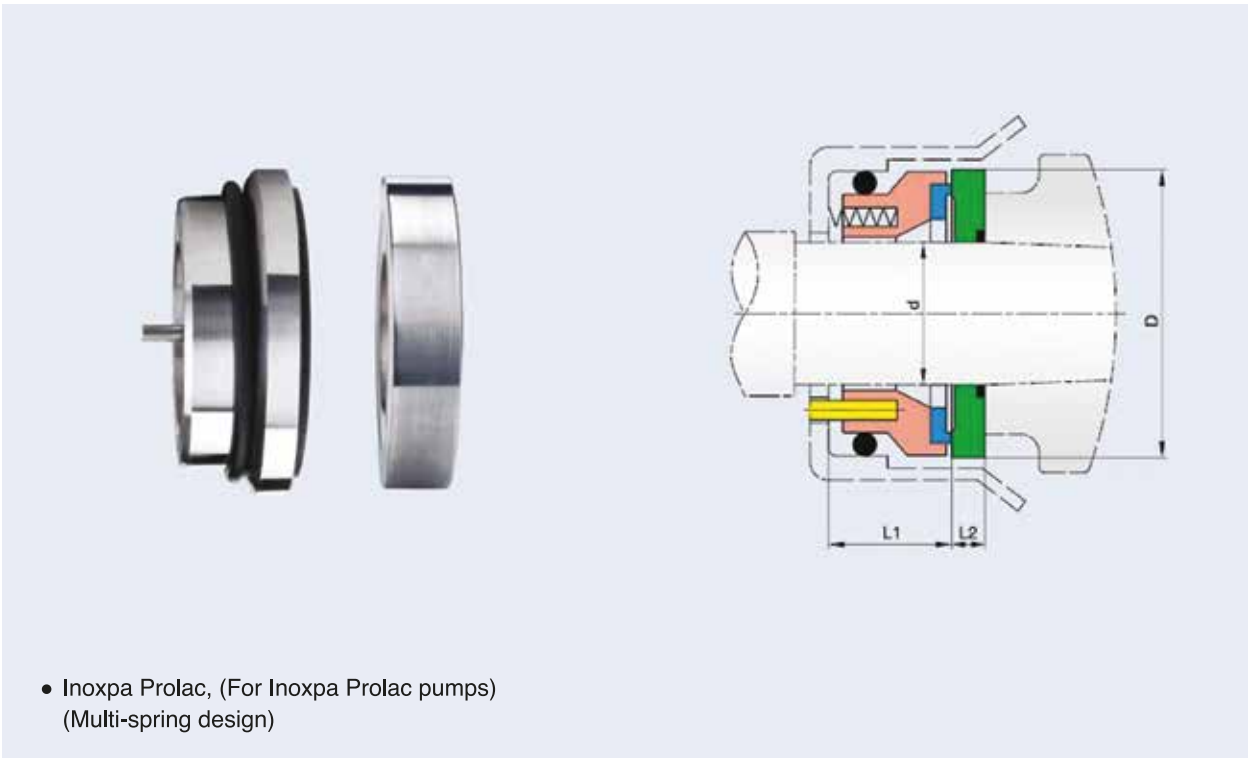

### MS - 325

- (Size) 28mm, 38mm, 48mm
- KSB (For KSB pumps)

### MS - 0180

- Inoxpa Prolac, (For Inoxpa Prolac pumps)  
(Multi-spring design)

Size (Inch)	d	D	L1	L2
0,625	15,875	44,5	26	10,5
1,000	25,400	53,5	26	10,0
1,500	38,100	74	31	15,5