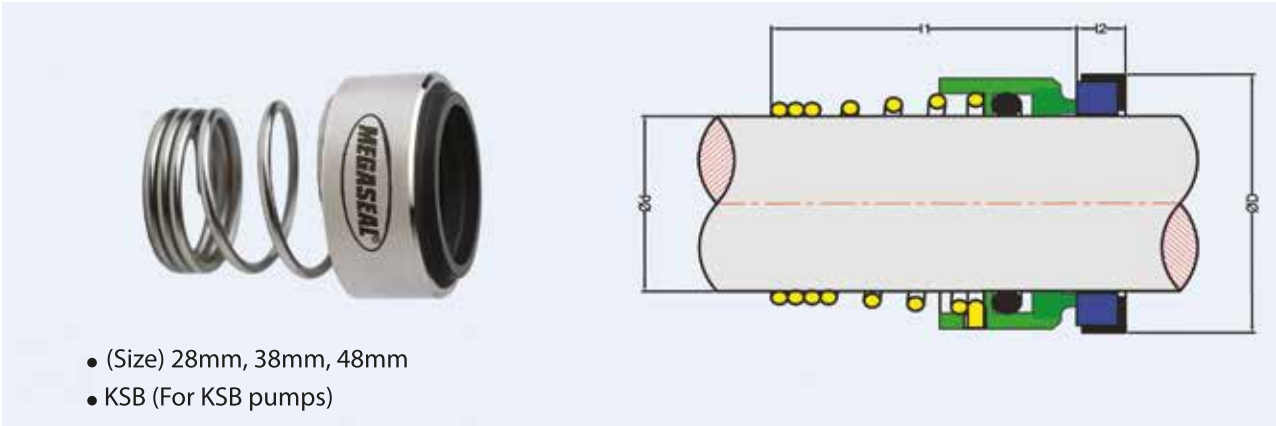

### MS - 325

- (Size) 28mm, 38mm, 48mm
- KSB (For KSB pumps)

### MS - 0180

- Inoxpa Prolac, (For Inoxpa Prolac pumps)  
(Multi-spring design)

Size (Inch)	d	D	L1	L2
0,625	15,875	44,5	26	10,5
1,000	25,400	53,5	26	10,0
1,500	38,100	74	31	15,5